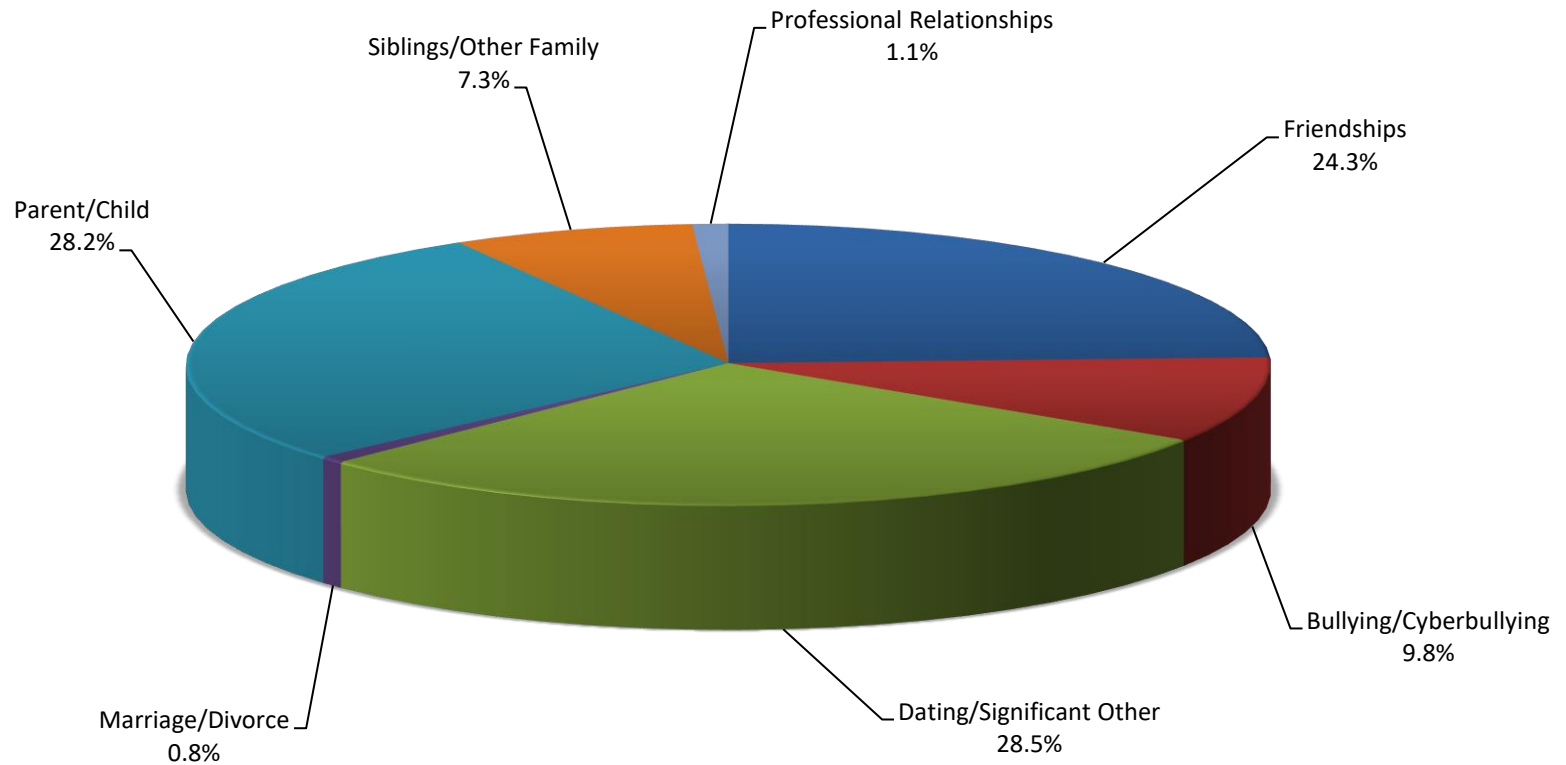

2017 Youth Contacts by Presenting Problem Consumers 18 & Under

30,857 Youth contacts with the a presenting problem identified.

2017 Youth Mental Health Issues Consumers 18 & Under

11,955 Youth contacts with a presenting problem of Mental Health Issues.

2017 Youth Relationship Issues Consumers 18 & Under

6,520 Youth contacts with a presenting problem of Relationship Issues.