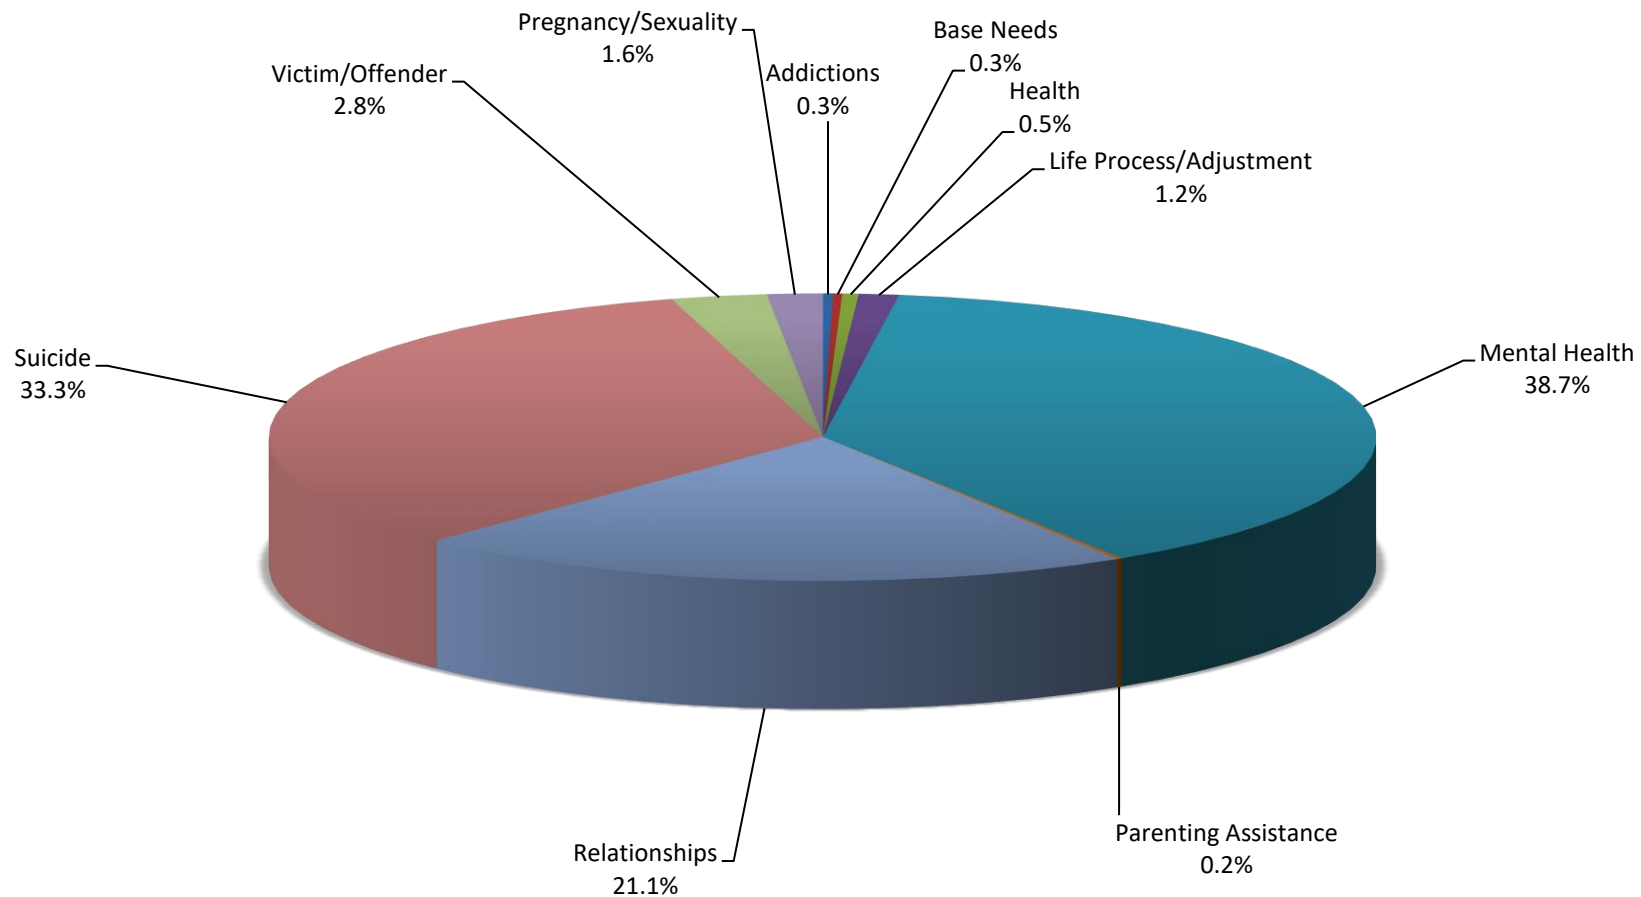

2017 Youth Contacts by Presenting Problem Consumers 18 & Under

30,857 Youth contacts with the a presenting problem identified.

2017 Youth Mental Health Issues Consumers 18 & Under

11,955 Youth contacts with a presenting problem of Mental Health Issues.

2017 Youth Relationship Issues Consumers 18 & Under

6,520 Youth contacts with a presenting problem of Relationship Issues.