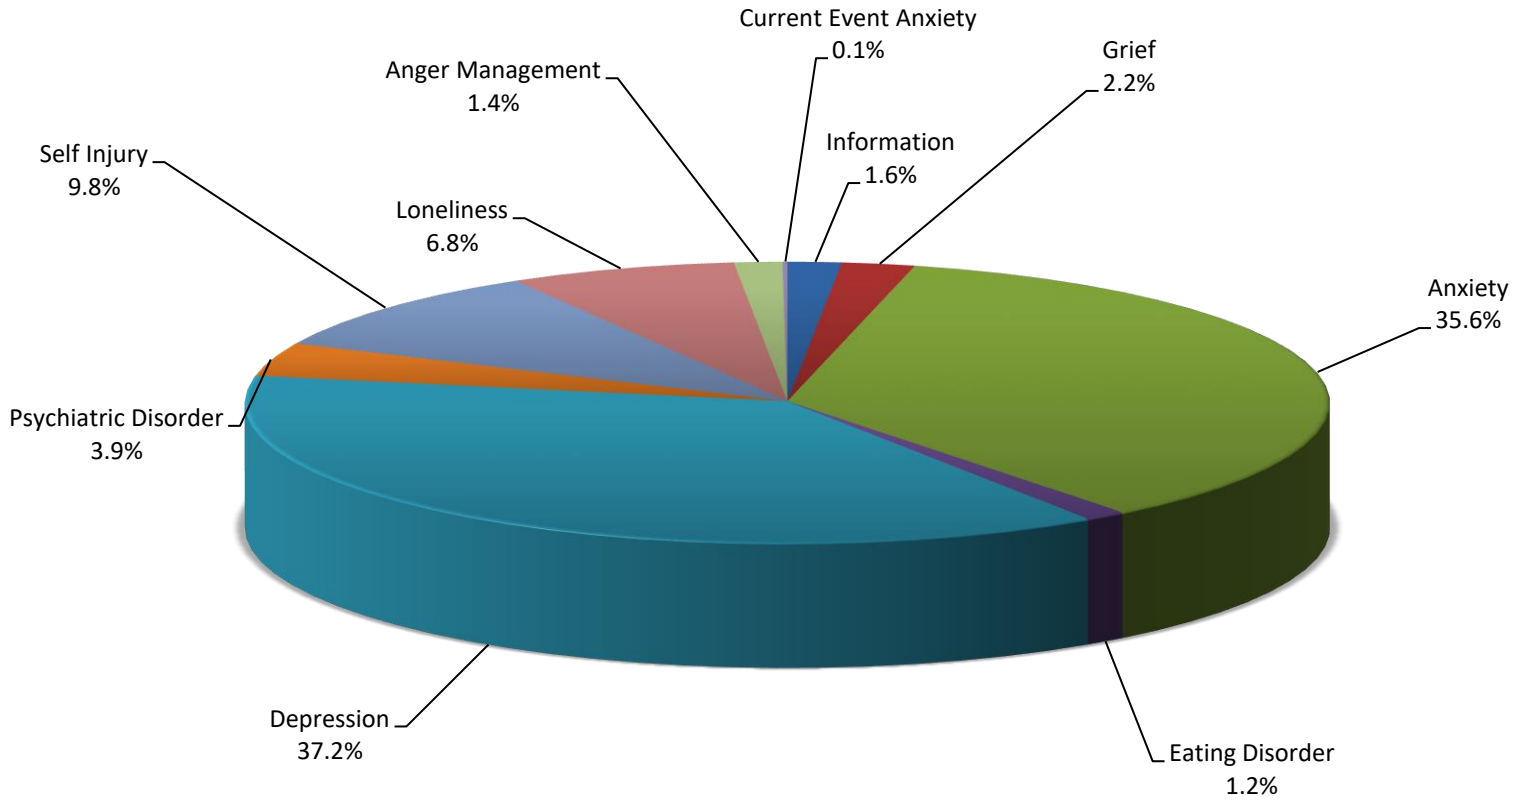

2017 Youth Contacts by Presenting Problem Consumers 18 & Under

30,857 Youth contacts with the a presenting problem identified.

2017 Youth Mental Health Issues Consumers 18 & Under

11,955 Youth contacts with a presenting problem of Mental Health Issues.

2017 Youth Relationship Issues Consumers 18 & Under

6,520 Youth contacts with a presenting problem of Relationship Issues.